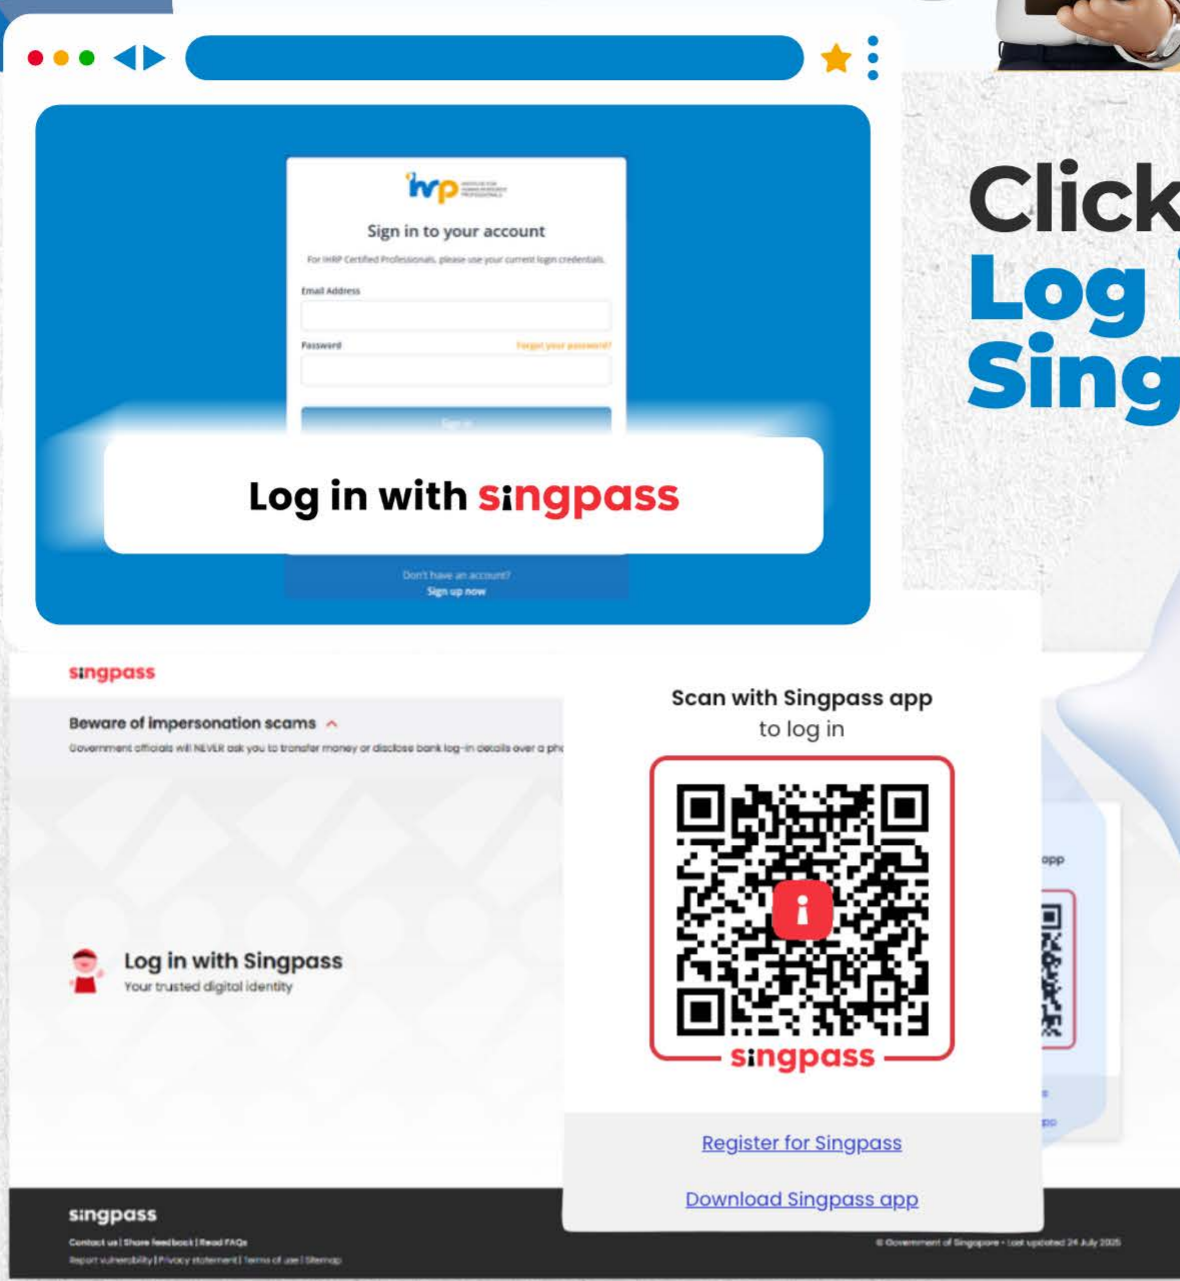

LOG IN TO IHRP CONNECT WITH SINGPASS

Click **Log in with Singpass**

You will be redirected to **singpass** for this step

1

Then login using the **QR code**.

2

2a

Enter with your IHRP registered email

Please ensure that you use the **same email address** that was registered with your IHRP account.

2b

Complete the reCAPTCHA.

2c

Then click

Send verification code

3

Copy paste the code from your verification email into the field and click