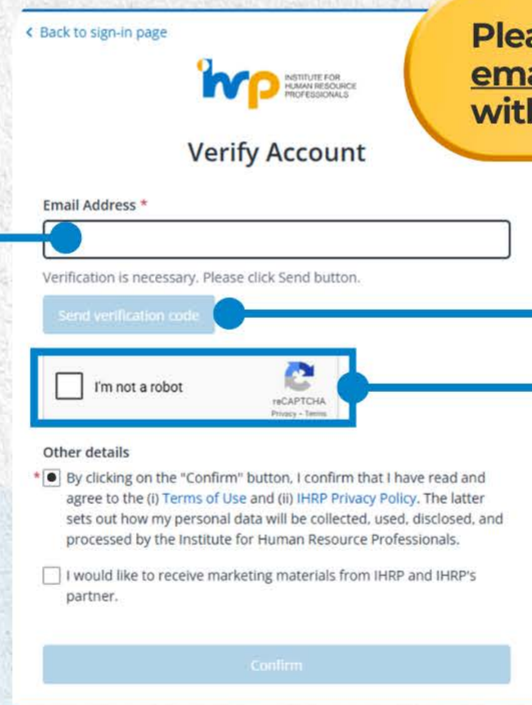

LOG IN TO IHRP CONNECT WITH SINGPASS

Click **Log in with Singpass**

You will be redirected to **singpass** for this step

1

Then login using the **QR code**.

2

2a

Enter with your IHRP registered email

Please ensure that you use the **same email address** that was registered with your IHRP account.

2b

Complete the reCAPTCHA.

2c

Then click

Send verification code

3

Copy paste the code from your verification email into the field and click